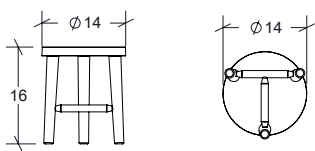

Our three legged 16" milking stool is made from solid white ash. Cross braces add sturdiness and beautiful detailing. For use with standard cows.

Dimensions: 14" \varnothing x 16" H
Material: Solid white ash
Finish: Matte clear polyurethane